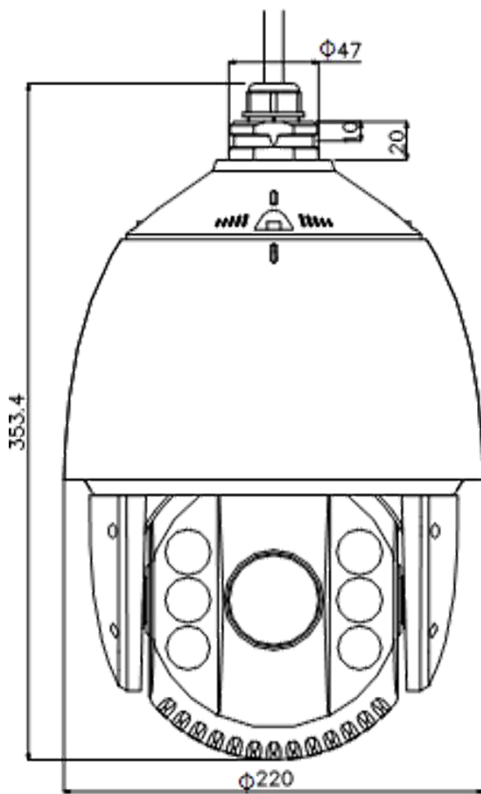

Dimensions

Unit: mm

Accessory

Optional