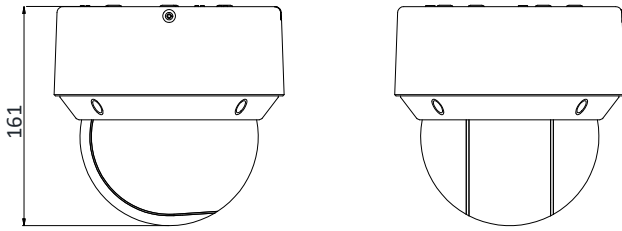

Order Model

DS-2DE4A204IW-DE (2.8-12mm), 12 VDC & PoE+ (802.3at, class4)

Dimensions

Unit: mm