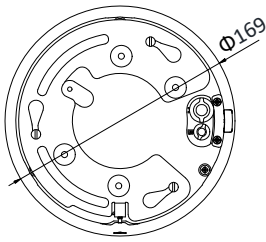

Order Model

DS-2DE4A204IW-DE (2.8-12mm), 12 VDC & PoE+ (802.3at, class4)

Dimensions

Unit: mm