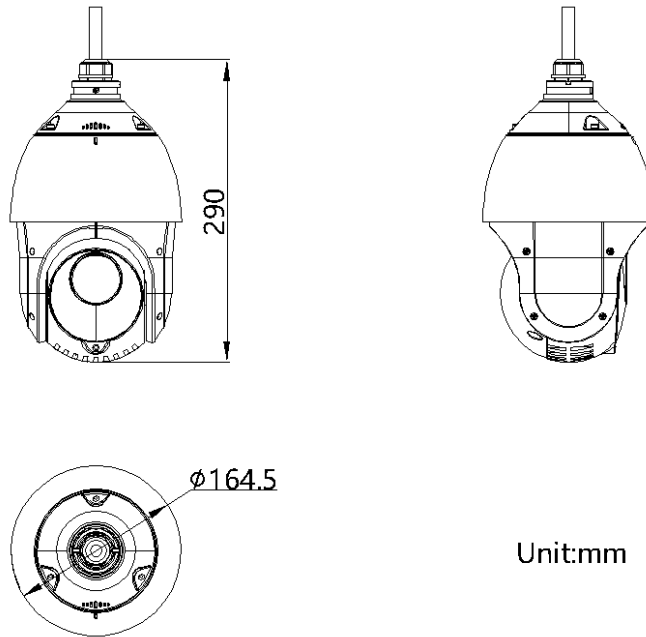

▪ **Dimension**

▪ **Accessory**

▪ **Included**

DS-1618ZJ	ASW0081-122000 2W

▪ **Optional**

DS-1663ZJ	DS-1673ZJ	DS-1671ZJ-SDM9	DS-1681ZJ	DS-1604ZJ-box