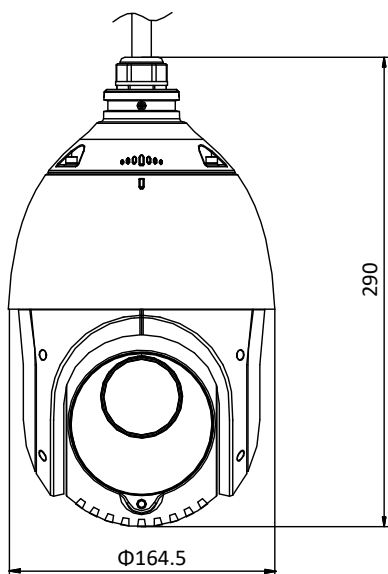

Material	ADC 12, PC, PC+10% GF
Dimensions	Φ 164.5 mm × 290 mm (Φ 6.48" × 11.42")
Weight	Approx. 2 kg (4.41 lb)

Available Model

DS-2DE4225IW-DE (C), 12 VDC & PoE+ (802.3 at, class4)

Dimensions

Unit: mm

Accessories