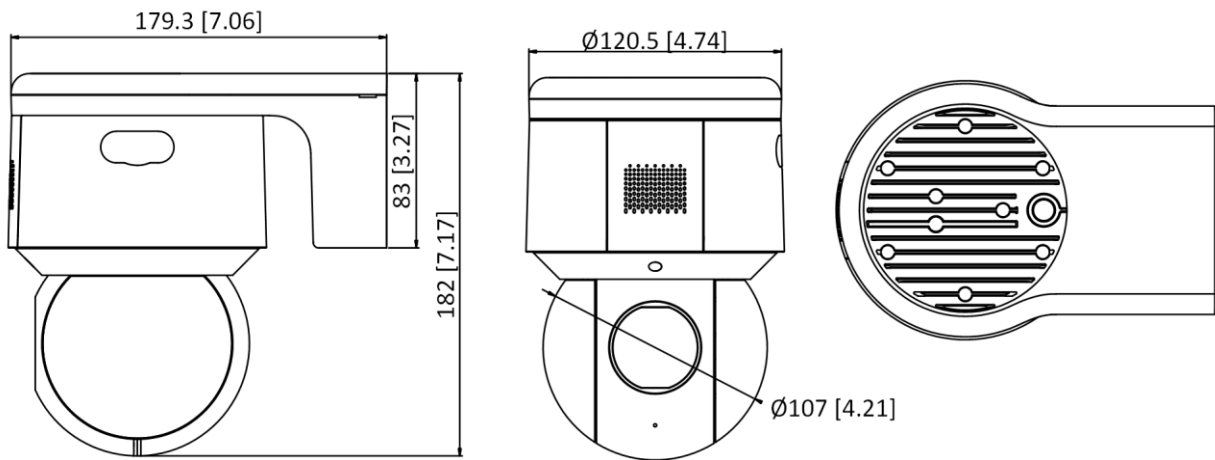

Dimensions

Accessory

Included