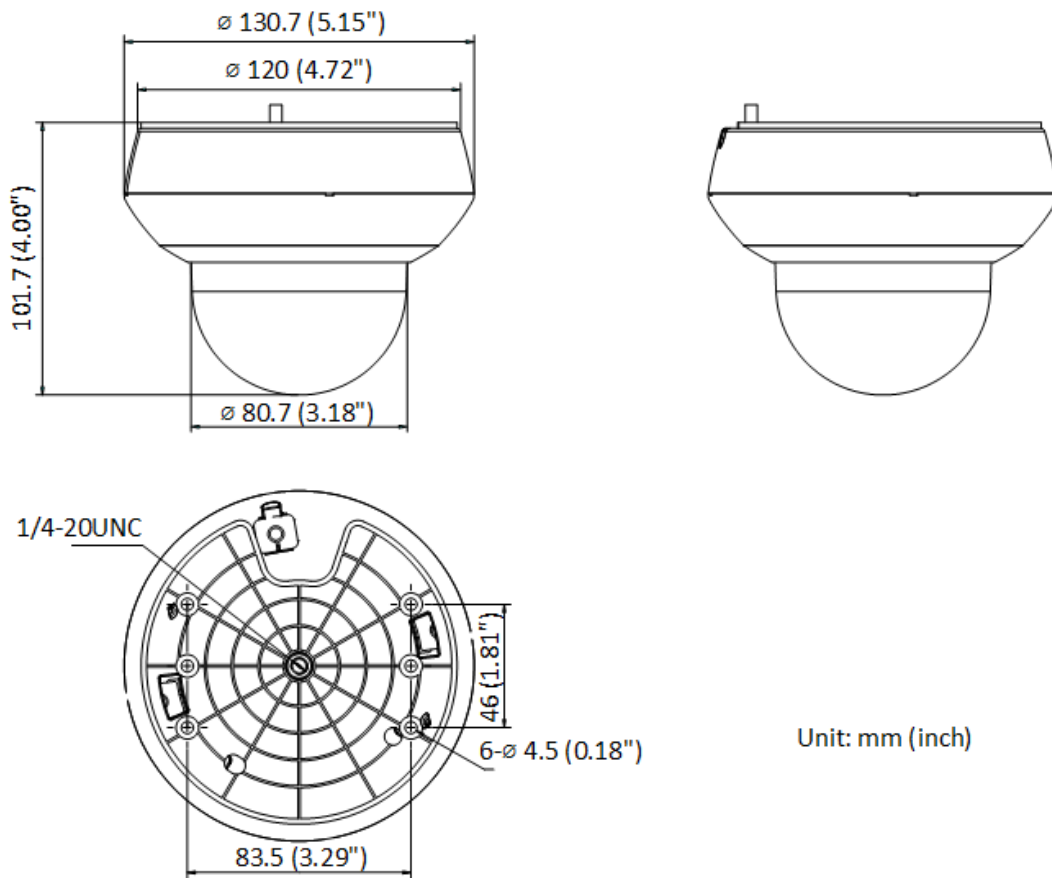

▪ **Dimension**

▪ **Accessory**

Optional

LAS60-57CN-RJ45
Hi-PoE Midspan