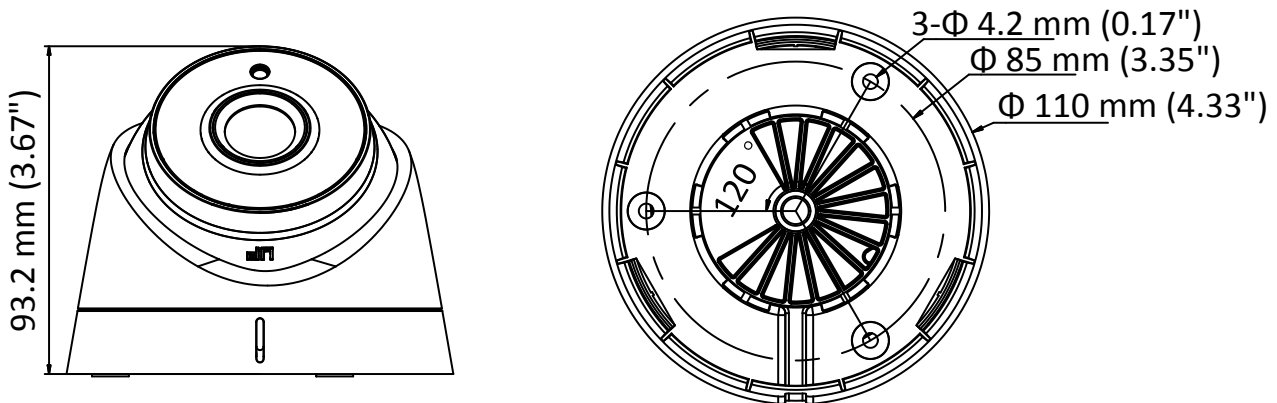

## Specifications

<b>Camera</b>	
Image Sensor	2 MP CMOS image sensor
Signal System	PAL/NTSC
Effective Pixels	1920 (H) × 1080 (V)
Min. illumination	0.01 Lux@(F1.2,AGC ON),0 Lux with IR
Shutter Time	1/25 (1/30) s to 1/50,000 s
Lens	2.8 mm, 3.6 mm, 6 mm optional
	Field of view: 103° (2.8 mm), 82.2° (3.6 mm), 54° (6 mm)
Lens Mount	M12
Day & Night	ICR
Angle Adjustment	Pan: 0° to 360°, Tilt: 0° to 75°, Rotation: 0° to 360°
Synchronization	Internal synchronization
Video Frame Rate	1080p@25fps/1080p@30fps
HD Video Output	1 analog HD output
S/N Ratio	>62 dB
<b>General</b>	
Operating Conditions	-40 °C to 60 °C (-40 °F to 140 °F), Humidity: 90% or less (non-condensation)
Power Supply	12 V DC ± 15%
Power Consumption	Max. 4 W
Protection Level	IP66
IR Range	Up to 20 m
Dimension	Φ 110 mm × 93.2 mm (4.33" × 3.67")
Weight	350 g (0.77 lb.)

## Dimensions