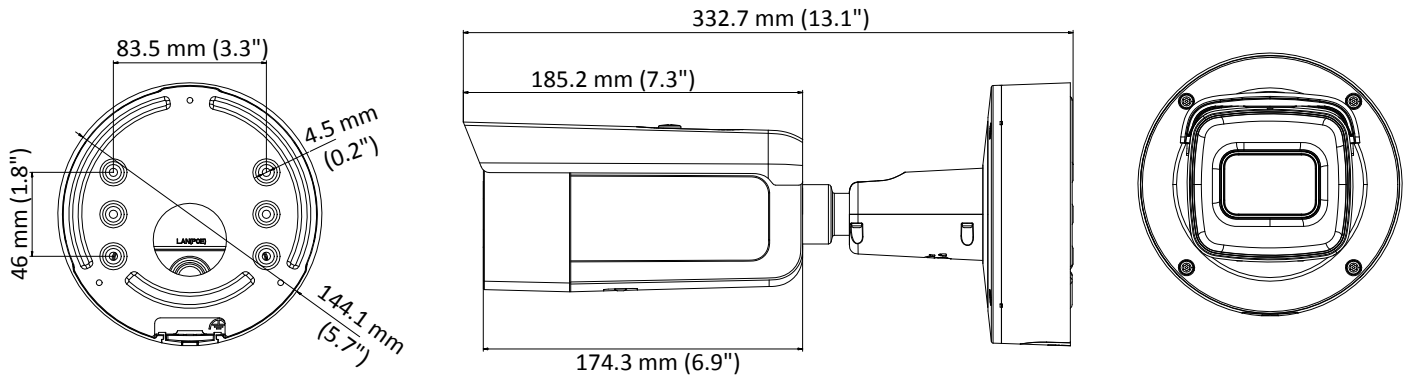

Dimensions

Accessories

Distributed by