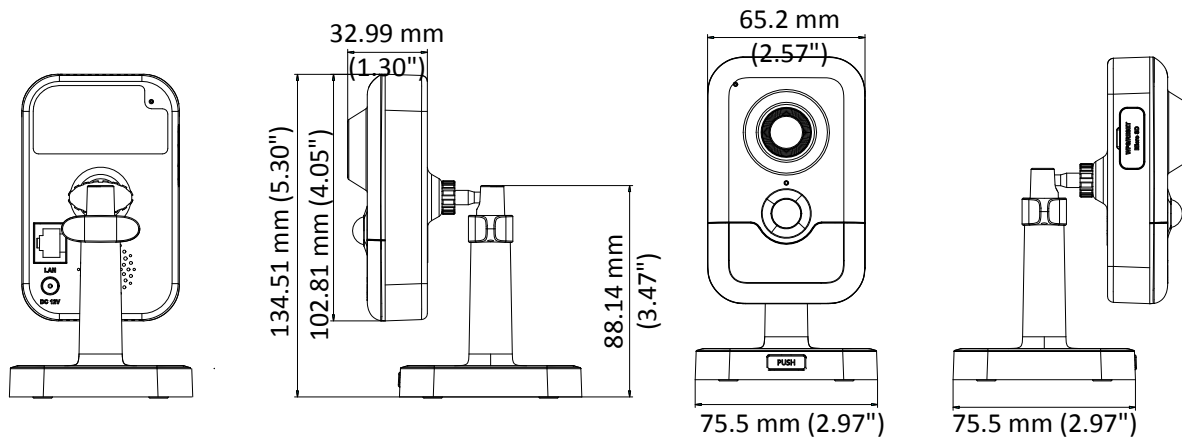

Available Model:

DS-2CD2435FWD-I, DS-2CD2435FWD-IW

Dimensions