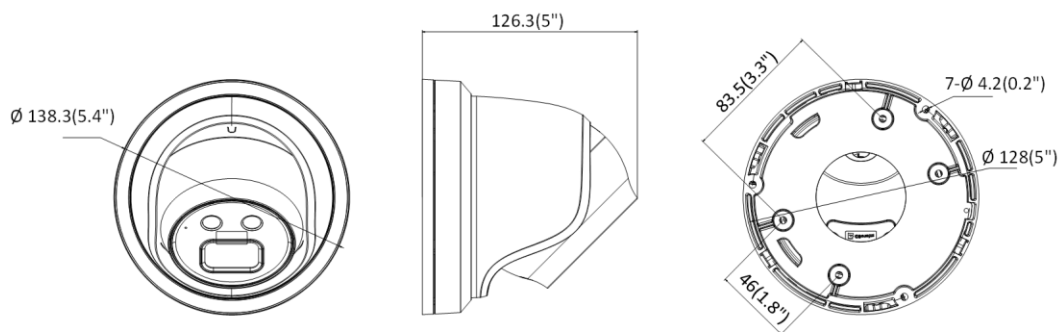

Power Supply	12 VDC $\pm$ 25%, Φ 5.5 mm coaxial power plug; reverse polarity protection; PoE (802.3af, class 3)
Power Consumption and Current	12 VDC, 0.48 A, max. 5.8 W; PoE (802.3af, 36 V to 57 V), 0.19 A to 0.12 A, max. 6.8 W
Material	Camera body: metal, trim ring: plastic
Dimensions	Camera: Φ 138.3 $\times$ 126.3 mm (Φ 5.4" $\times$ 5") With package: 170 $\times$ 170 $\times$ 150 mm (7" $\times$ 7" $\times$ 5.9")
Weight	Camera: approx. 740 g (1.6 lb.) With package: approx. 1060 g (2.3 lb.)
Approval	
EMC	FCC (47 CFR Part 15, Subpart B); CE-EMC (EN 55032: 2015, EN 61000-3-2: 2014, EN 61000-3-3: 2013, EN 50130-4: 2011 +A1: 2014); RCM (AS/NZS CISPR 32: 2015); IC (ICES-003: Issue 6, 2016); KC (KN 32: 2015, KN 35: 2015)
Safety	UL (UL 60950-1); CB (IEC 60950-1:2005 + Am 1:2009 + Am 2:2013); CE-LVD (EN 60950-1:2005 + Am 1:2009 + Am 2:2013); BIS (IS 13252(Part 1):2010+A1:2013+A2:2015); LOA (IEC/EN 60950-1)
Chemistry	CE-RoHS (2011/65/EU); WEEE (2012/19/EU); Reach (Regulation (EC) No 1907/2006)
Protection	Without -U models: Ingress protection: IP67 (IEC 60529-2013) With -U models: Ingress protection: IP66 (IEC 60529-2013)

* Listed resolutions are only selectable options. It does not mean that all streams can work at their maximum resolution at the same time.

Available Model

- DS-2CD2386G2-I (2.8 mm)
- DS-2CD2386G2-I (4 mm)
- DS-2CD2386G2-I (6 mm)
- DS-2CD2386G2-IU (2.8 mm)
- DS-2CD2386G2-IU (4 mm)
- DS-2CD2386G2-IU (6 mm)

Dimension

Unit: mm(inch)