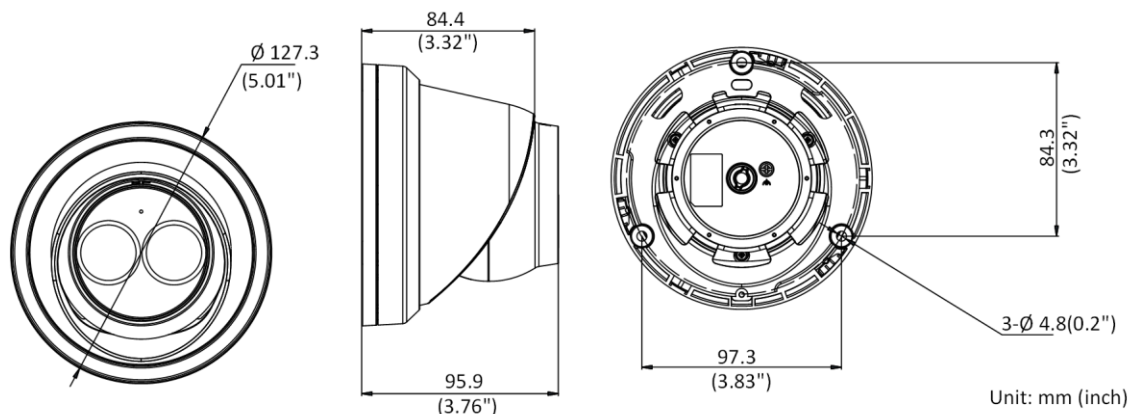

* Listed resolutions are only selectable options. It does not mean that all streams can work at their maximum resolution at the same time.

Available Model

DS-2CD2343G0-I (2.8/4/6 mm), DS-2CD2343G0-IU (2.8/4/6 mm)

Dimensions