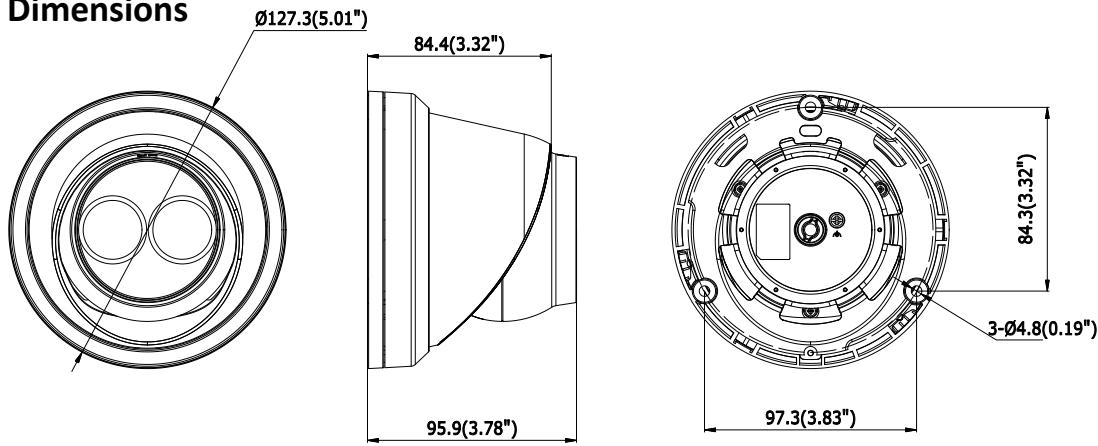

Dimensions

Unit: mm

Accessories

Distributed by