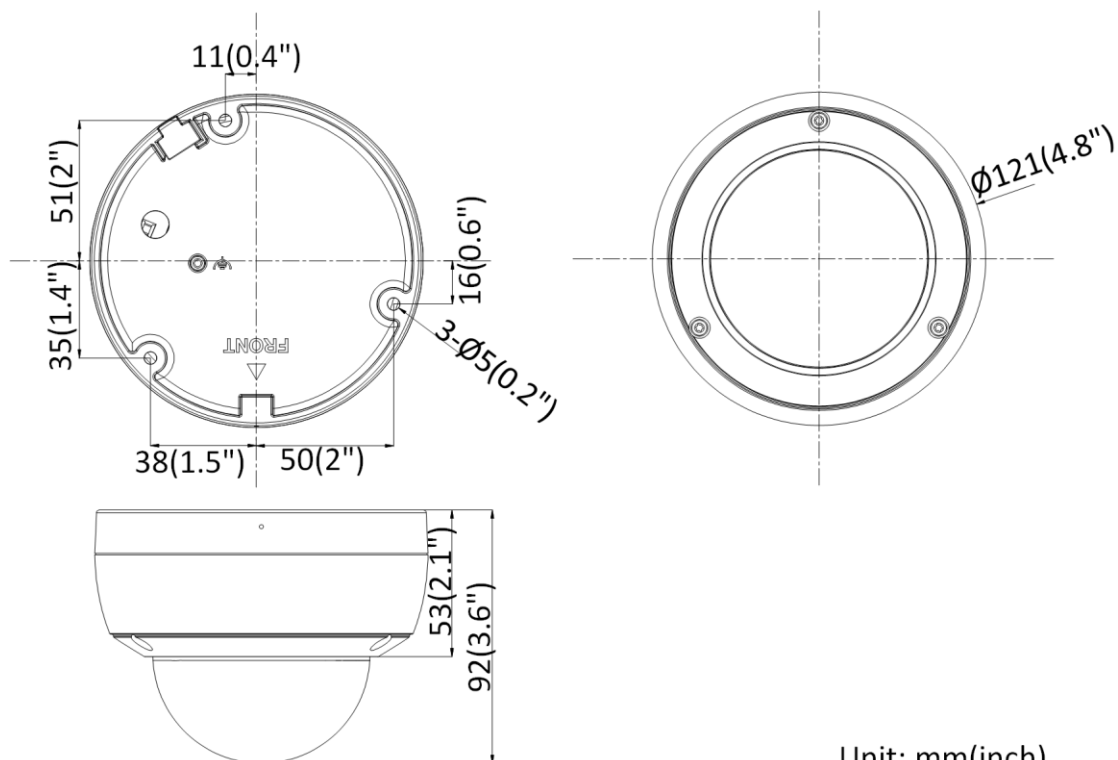

Storage Conditions	-30 °C to 60 °C (-22 °F to 140 °F), humidity 95% or less (non-condensing)
Power Supply	12 VDC ± 25%, Φ 5.5 mm coaxial power plug; PoE (802.3af, class 3)
Power Consumption and Current	12 VDC, 0.4 A, max. 5 W; PoE: (802.3af, 36 V to 57 V), 0.2 A to 0.1 A, max. 6.5 W
Material	Camera body: metal, bubble: plastic
Dimensions	Camera: Φ121 × 92 mm (Φ4.8" × 3.6") With package: 134 × 134 × 108 mm (5.3" × 5.3" × 4.3")
Weight	Camera: Approx. 570 g (1.3 lb.) With package: Approx. 950 g (2.1 lb.)
Approval	
EMC	47 CFR Part 15, Subpart B; EN 55032: 2015, EN 61000-3-2: 2014, EN 61000-3-3: 2013, EN 50130-4: 2011 +A1: 2014; AS/NZS CISPR 32: 2015; ICES-003: Issue 6, 2016; KN 32: 2015, KN 35: 2015
Safety	UL 60950-1, IEC 60950-1:2005 + Am 1:2009 + Am 2:2013, EN 60950-1:2005 + Am 1:2009 + Am 2:2013, IS 13252(Part 1):2010+A1:2013+A2:2015, IEC/EN 60950-1
Chemistry	2011/65/EU, 2012/19/EU, Regulation (EC) No 1907/2006
Protection	Ingress protection: IK10 (IEC 62262:2002), IP66 (IEC 60529-2013)

* Listed resolutions are only selectable options. It does not mean that all streams can work at their maximum resolution at the same time.

Available Model

DS-2CD2123G0-IU (2.8/4/6/8 mm)

Dimensions

Unit: mm(inch)