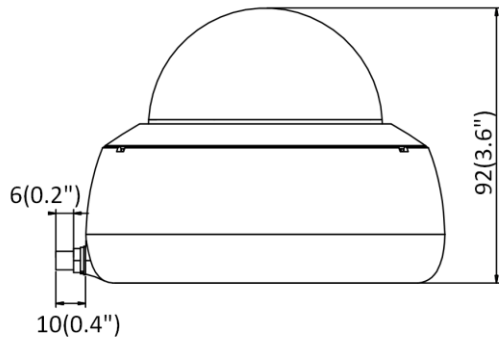

Audio	
Audio Compression	G.711/G.722.1/G.726/MP2L2/PCM
Audio Bit Rate	64Kbps(G.711)/16Kbps(G.722.1)/16Kbps(G.726)/32-192Kbps(MP2L2)
Audio Sampling Rate	8 kHz/16 kHz/32 kHz/44.1 kHz/48 kHz
Smart Feature-Set	
Region of Interest	Support 1 fixed region for main stream
Image	
Image Enhancement	BLC/3D DNR
Image Setting	Saturation, brightness, contrast and sharpness are adjustable via client software and web browser
Day/Night Switch	Auto/Scheduled/Day/Night
Wi-Fi	
Wireless Standards	IEEE802.11b, 802.11g, 802.11n
Protocols	802.11b: CCK, QPSK, BPSK 802.11g/n: OFDM
Frequency	2.4 GHz - 2.4835 GHz
Channel Bandwidth	20/40 MHz
Security	64/128-bit WEP, WPA-PSK/WPA2-PSK
Transfer Rate	802.11b: 11 Mbps 802.11g: 54 Mbps 802.11n: up to 150 Mbps
Wireless Range	Up to 50 m (The performance varies based on actual environment)
Interface	
Communication Interface	1 RJ45 10M/100M self-adaptive Ethernet port
Audio	1 Built-in mic, mono sound
On-board Storage	Built-in microSD/SDHC/SDXC slot, up to 128 GB
General	
Firmware Version	V5.5.98
General Function	One-key reset, anti-flicker, heartbeat, mirror, password protection, privacy mask, watermark, IP address filter
Reset	Yes
Startup and Operating Conditions	-30 °C to +60 °C (-22 °F to +140 °F), humidity 95% or less (non-condensing)
Power Supply	12 VDC ± 25%, Ø5.5 mm coaxial plug power
Power Consumption and Current	12 VDC, 0.4 A, max. 5 W, <20 dBm
Material	Plastic
Dimensions	Camera: Ø121.4 mm × 92.2 mm (Ø4.8" × 3.6") With package: 150 mm × 150 mm × 141 mm (5.9" × 5.9" × 5.6")
Weight	Camera: approx. 465 g (1 lb.) With package: approx. 713 g (1.6 lb.)
Approval	
Protection	Ingress protection: IP66 (IEC 60529-2013)
Compression Standard	
H.264+	Main stream supports
H.265+	Main stream supports

▪ **Available Model**

DS-2CD2121G1-IDW1(2.8/4 mm)

▪ **Dimension**

Unit: mm(inch)

Distributed by

**HIKVISION®****Headquarters**

No.555 Qianmo Road, Binjiang District,
Hangzhou 310051, China
T +86-571-8807-5998
overseasbusiness@hikvision.com