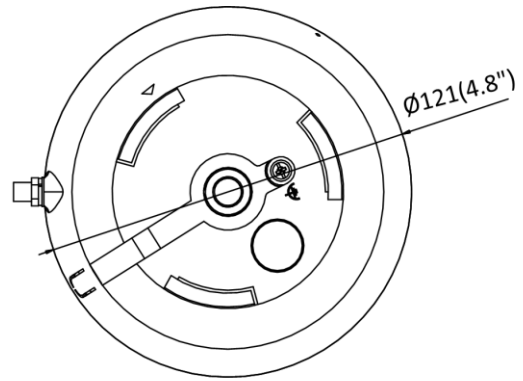

Audio	
Audio Compression	G.711/G.722.1/G.726/MP2L2/PCM
Audio Bit Rate	64Kbps(G.711)/16Kbps(G.722.1)/16Kbps(G.726)/32-192Kbps(MP2L2)
Audio Sampling Rate	8 kHz/16 kHz/32 kHz/44.1 kHz/48 kHz
Smart Feature-Set	
Region of Interest	Support 1 fixed region for main stream
Image	
Image Enhancement	BLC/3D DNR
Image Setting	Saturation, brightness, contrast and sharpness are adjustable via client software and web browser
Day/Night Switch	Auto/Scheduled/Day/Night
Wi-Fi	
Wireless Standards	IEEE802.11b, 802.11g, 802.11n
Protocols	802.11b: CCK, QPSK, BPSK 802.11g/n: OFDM
Frequency	2.4 GHz - 2.4835 GHz
Channel Bandwidth	20/40 MHz
Security	64/128-bit WEP, WPA-PSK/WPA2-PSK
Transfer Rate	802.11b: 11 Mbps 802.11g: 54 Mbps 802.11n: up to 150 Mbps
Wireless Range	Up to 50 m (The performance varies based on actual environment)
Interface	
Communication Interface	1 RJ45 10M/100M self-adaptive Ethernet port
Audio	1 Built-in mic, mono sound
On-board Storage	Built-in microSD/SDHC/SDXC slot, up to 128 GB
General	
Firmware Version	V5.5.98
General Function	One-key reset, anti-flicker, heartbeat, mirror, password protection, privacy mask, watermark, IP address filter
Reset	Yes
Startup and Operating Conditions	-30 °C to +60 °C (-22 °F to +140 °F), humidity 95% or less (non-condensing)
Power Supply	12 VDC ± 25%, Ø5.5 mm coaxial plug power
Power Consumption and Current	12 VDC, 0.4 A, max. 5 W, <20 dBm
Material	Plastic
Dimensions	Camera: Ø121.4 mm × 92.2 mm (Ø4.8" × 3.6") With package: 150 mm × 150 mm × 141 mm (5.9" × 5.9" × 5.6")
Weight	Camera: approx. 465 g (1 lb.) With package: approx. 713 g (1.6 lb.)
Approval	
Protection	Ingress protection: IP66 (IEC 60529-2013)
Compression Standard	
H.264+	Main stream supports
H.265+	Main stream supports

▪ **Available Model**

DS-2CD2121G1-IDW1(2.8/4 mm)

▪ **Dimension**

Unit: mm(inch)

Distributed by

**HIKVISION®****Headquarters**

No.555 Qianmo Road, Binjiang District,
Hangzhou 310051, China
T +86-571-8807-5998
overseasbusiness@hikvision.com