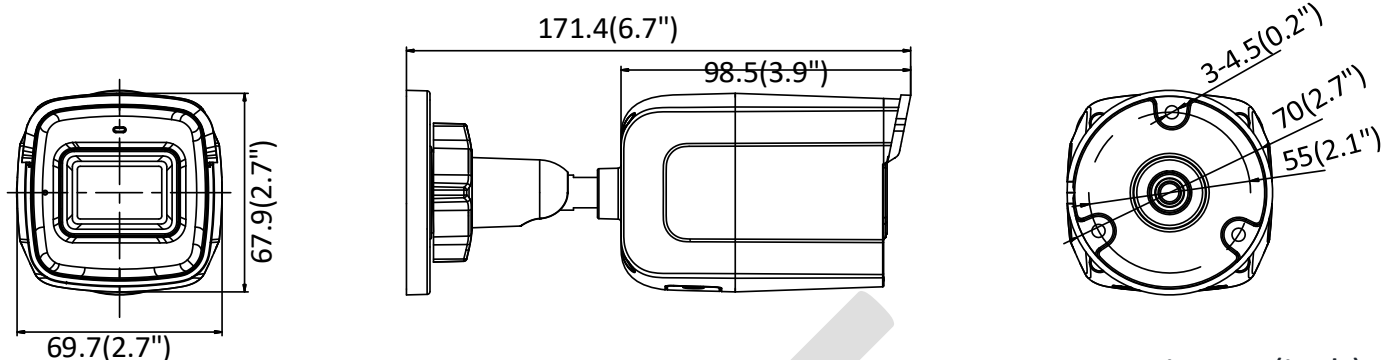

Dimensions

Unit: mm(inch)

Accessory

Distributed by