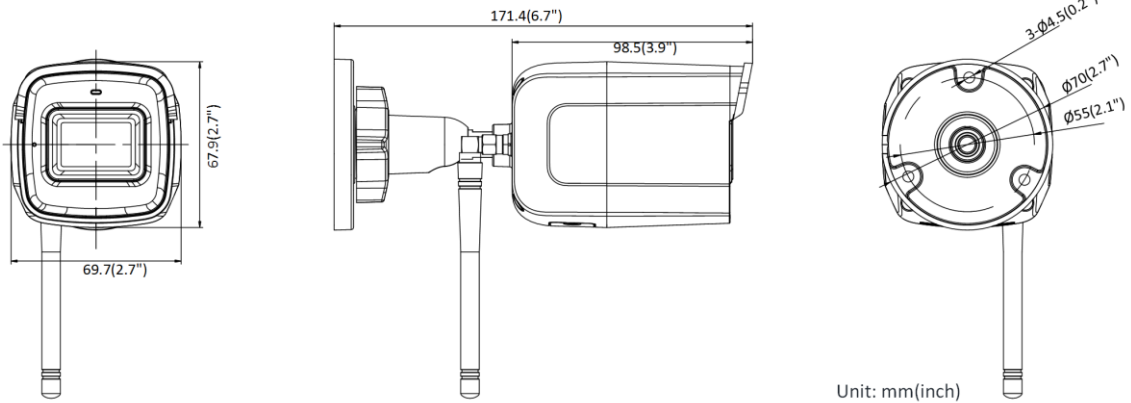

▪ Available Model

DS-2CD2021G1-IDW1(2.8/4/6 mm)

▪ Dimension

▪ Accessory

▪ Optional

DS-1280ZJ-XS

Junction box