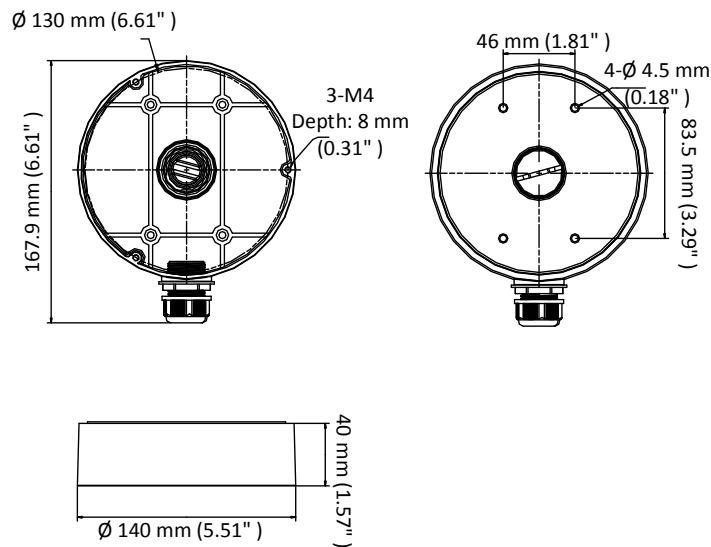

DS-1280ZJ-DM45

Junction Box

Features

- Aluminum alloy with surface spray treatment
- Side inlet, and bottom inlet
- Interchangeable bottom waterproof cover, and side gland nut
- Applies to both indoor conditions, and outdoor conditions

Dimension

Available Model

DS-1280ZJ-DM45

Parameter

| | |
|------------|----------------------------------|
| Model | DS-1280ZJ-DM45 |
| Parameters | Junction Box |
| Appearance | Hikvision White |
| Material | Aluminum Alloy |
| Dimension | Φ 140 mm × 40 mm (5.51" × 1.57") |
| Weight | Approx.: 237 g (0.52 lb.) |

Notes

- The junction box should be installed on the flat surface.
- The waterproof rubber is necessary for the outdoor application.
- The wall must be capable of supporting at least 3 times as much as the total weight of the camera, and the junction box.
- The maximum load capacity of the junction box is 3 kg (6.6 lb.).