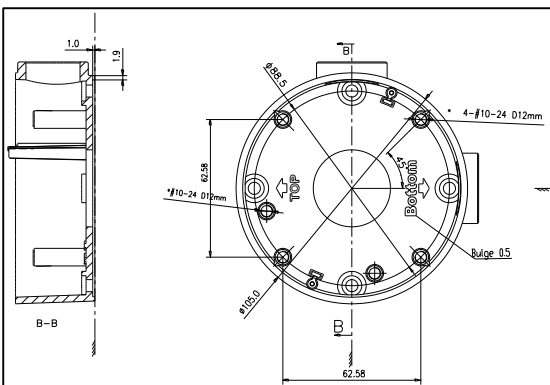

DS-1260ZJ

Junction Box for Bullet Camera

Features:

- Aluminum alloy material with surface spray treatment

Dimension:

Order Model:

DS-1260ZJ

Parameter:

Model	DS-1260ZJ
Parameters	Junction Box for Bullet Camera
Appearance	Hikvision White
Material	Aluminum Alloy
Dimension	Φ 88.5 mm
Weight	251g

Notice:

- The bracket should be installed on flat wall
- Waterproof rubber is necessary for outdoor application
- The wall must be capable of supporting over 3 times as much as the total weight of the camera and the mount.
- The maximum load capacity of the bracket is 4.5KG

Note: The actual dome camera may vary from the picture above.