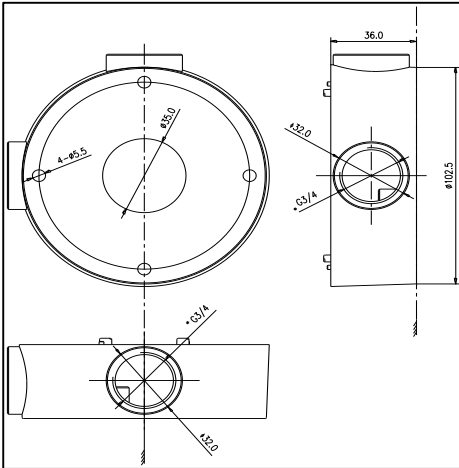

DS-1260ZJ

Junction Box for Bullet Camera

Features:

- Aluminum alloy material with surface spray treatment

Dimension:

Order Model:

DS-1260ZJ

Parameter:

Model	DS-1260ZJ
Parameters	Junction Box for Bullet Camera
Appearance	Hikvision White
Material	Aluminum Alloy
Dimension	Φ 88.5 mm
Weight	251g

Notice:

- The bracket should be installed on flat wall
- Waterproof rubber is necessary for outdoor application
- The wall must be capable of supporting over 3 times as much as the total weight of the camera and the mount.
- The maximum load capacity of the bracket is 4.5KG

Note: The actual dome camera may vary from the picture above.