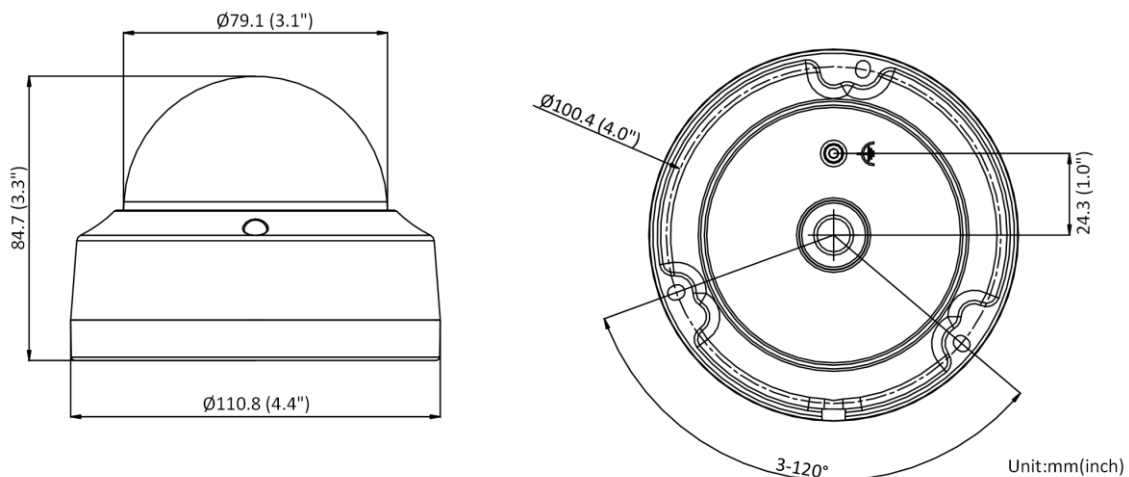

▪ Available Model

DS-2CD2123G2-I (2.8/4 mm)

DS-2CD2123G2-IS (2.8/4 mm)

▪ Dimension